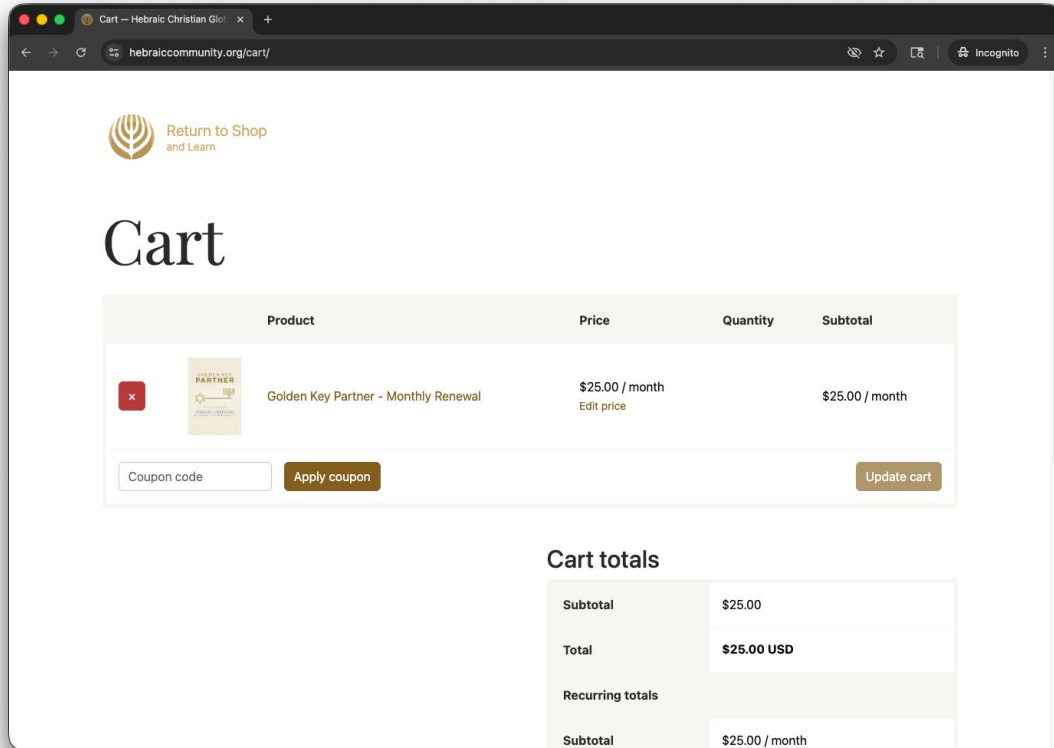

1. Choose **Monthly** or **Annual Renewals**.
2. Set your recurring donation amount.
3. Click on **Give Now** to begin processing.

Navigate to your cart.

With your partnership options set, you can now move to your cart and begin processing.

Once you click Give Now, the partnership will be added to your cart and prepared for the checkout process. Click on either link to proceed.

You are now ready to checkout.

At this point, you will need your contact information and a method of payment.