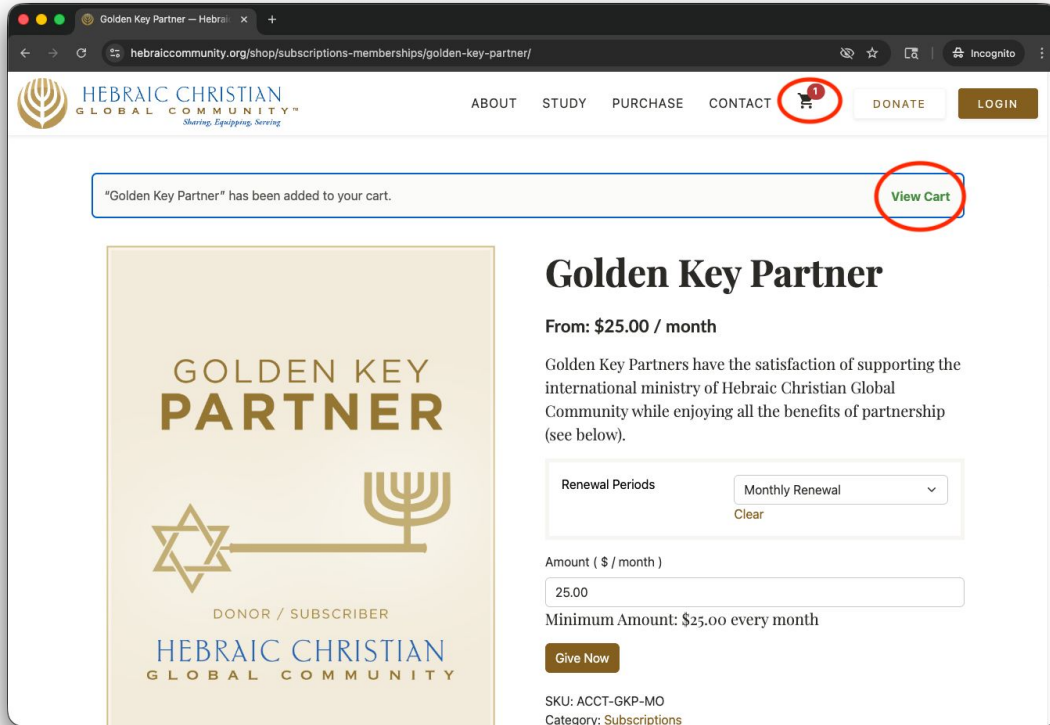

Navigate to your cart.

With your partnership options set, you can now move to your cart and begin processing.

Once you click Give Now, the partnership will be added to your cart and prepared for the checkout process. Click on either link to proceed.