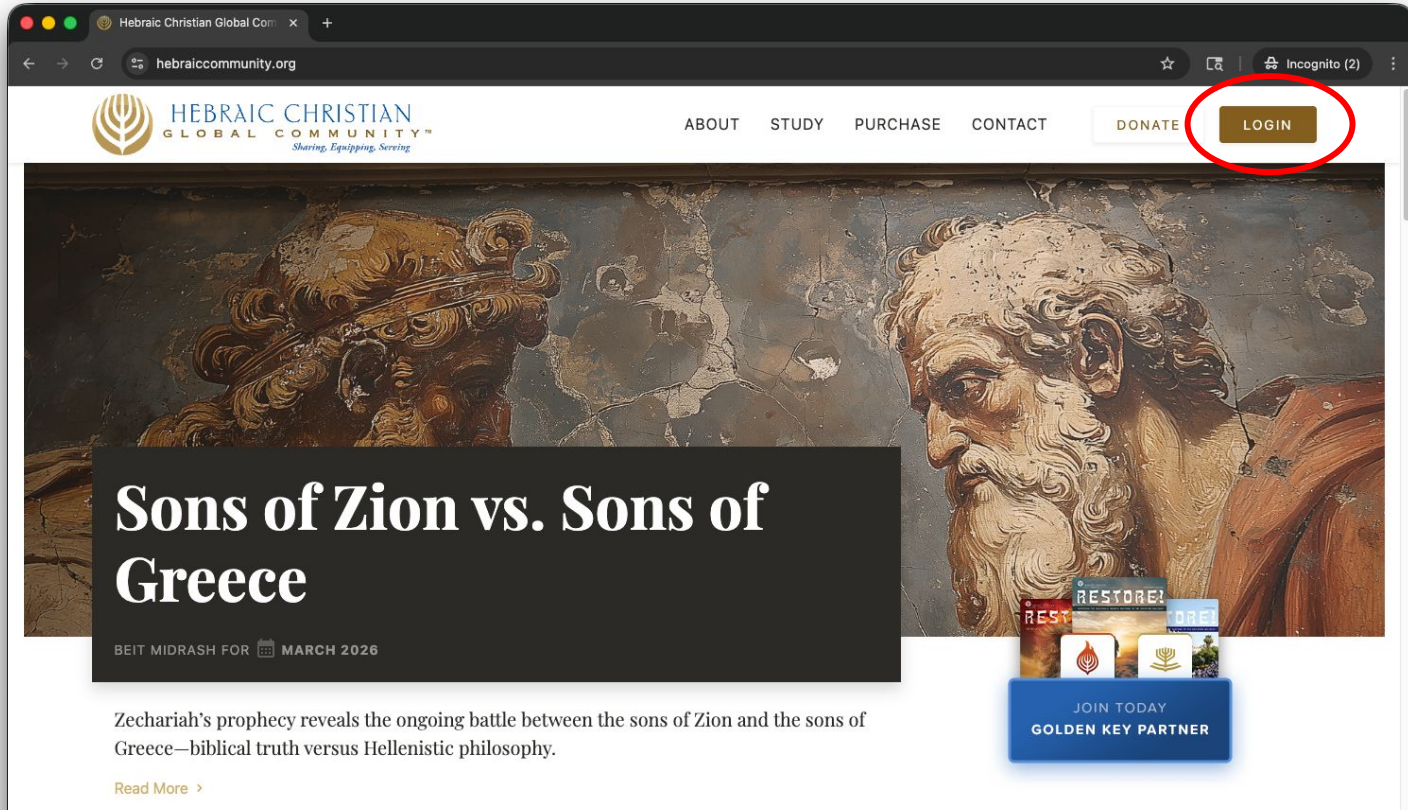

Click on **LOGIN** to start the process.

Email us at webmaster@hebraiccommunity.org if you need any assistance during this process.